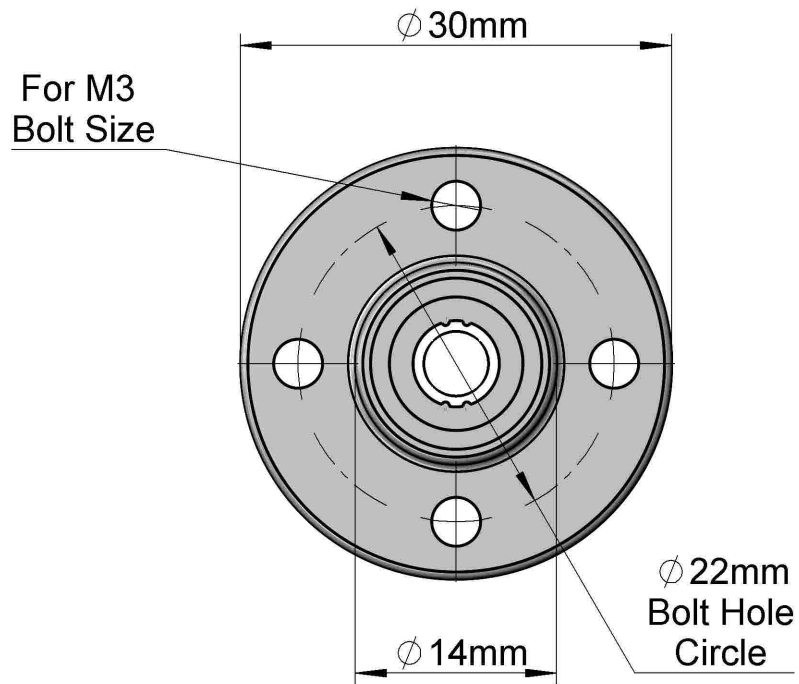

Spline Shaft  
61145K61  
(Sold Separately)

**LILY**<sup>®</sup>

SHANGHAI LILY BEARING LIMITED  
Email: [lilybearing@lily-bearing.com](mailto:lilybearing@lily-bearing.com)

Part  
Number

**GBBEFKEB**  
Linear Bearings