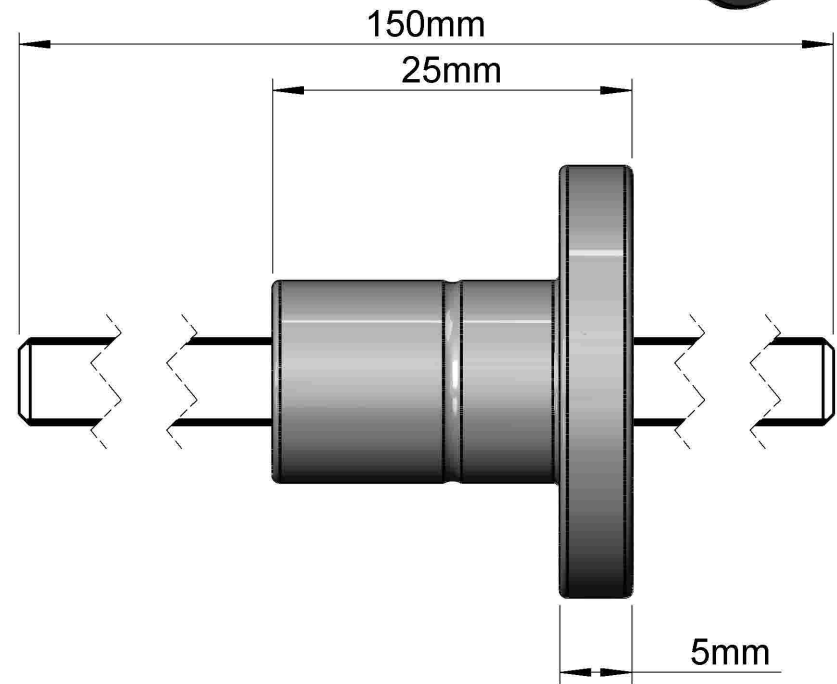

Spline Shaft  
61145K61  
(Sold Separately)

**LILY**<sup>®</sup>

SHANGHAI LILY BEARING LIMITED  
Email: [lilybearing@lily-bearing.com](mailto:lilybearing@lily-bearing.com)

Part  
Number

**GBBEFKEB**  
Linear Bearings