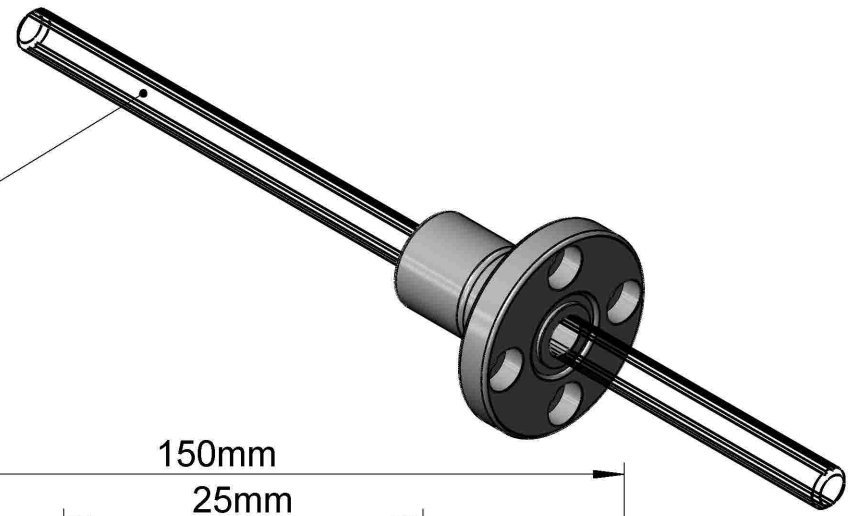

Spline Shaft  
61145K61  
(Sold Separately)

**LILY**<sup>®</sup>

SHANGHAI LILY BEARING LIMITED  
Email: [lilybearing@lily-bearing.com](mailto:lilybearing@lily-bearing.com)

Part  
Number

**GBBEFKEB**  
Linear Bearings