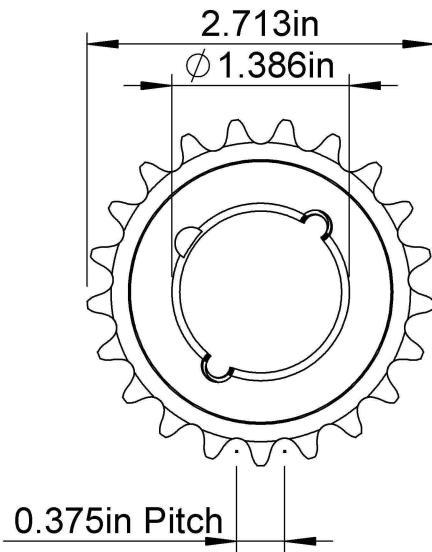

1/4"-20 Thread

Bushing Style 1008
Number of Teeth:21

LILY[®]

SHANGHAI LILY BEARING LIMITED
Email: lilybearing@lily-bearing.com

Part
Number

CFJAKBD
Sprockets