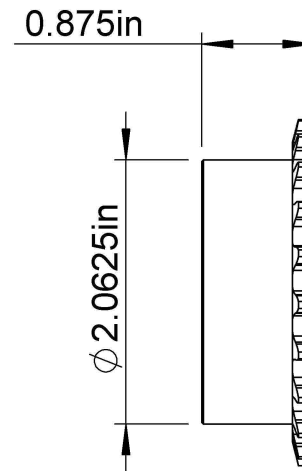

1/4"-20 Thread

Bushing Style 1008
Number of Teeth:21

LILY[®]

SHANGHAI LILY BEARING LIMITED
Email: lilybearing@lily-bearing.com

Part
Number

CFJAKBD
Sprockets